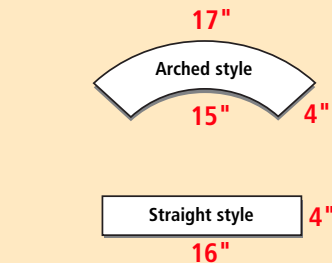

**SIZES FITS SIZES**

- Small 6 1/2 - 7
- Medium 7 1/8 - 7 1/2
- Large 7 3/4 - 7 5/8

**COLORS**

- 1 - Royal
  - 2 - Scarlet
  - 4 - Black
  - 5 - White
  - 7 - Navy
  - 9 - Maroon
  - 22 - Purple
  - 26 - Dk. Green
-

**SIZES:**

**BODY COLOR**

1 - Royal	2 - Scarlet	4 - Black	7 - Navy	26 - Dark Green
-----------	-------------	-----------	----------	-----------------

**6740 LIST 7.50**

**STYLE:** Adult Pro Mesh Visor  
**FABRIC:** Two layer pro mesh fabric  
**FEATURES:** Low profile 2" front, Three panel construction, Pro stitching, Black pro twill sweatband, Cloth back strap with Velcro closure, One size adjustable

**SIZES:**

**BODY COLOR**

1 - Royal	2 - Scarlet	4 - Black	7 - Navy	9 - Maroon	22 - Purple	26 - Dark Green
-----------	-------------	-----------	----------	------------	-------------	-----------------

**NAMEPLATES LIST 2.00**

**FEATURES:** Fully finished edges  
**SIZES:** One size only

**Nameplate Dimensions**